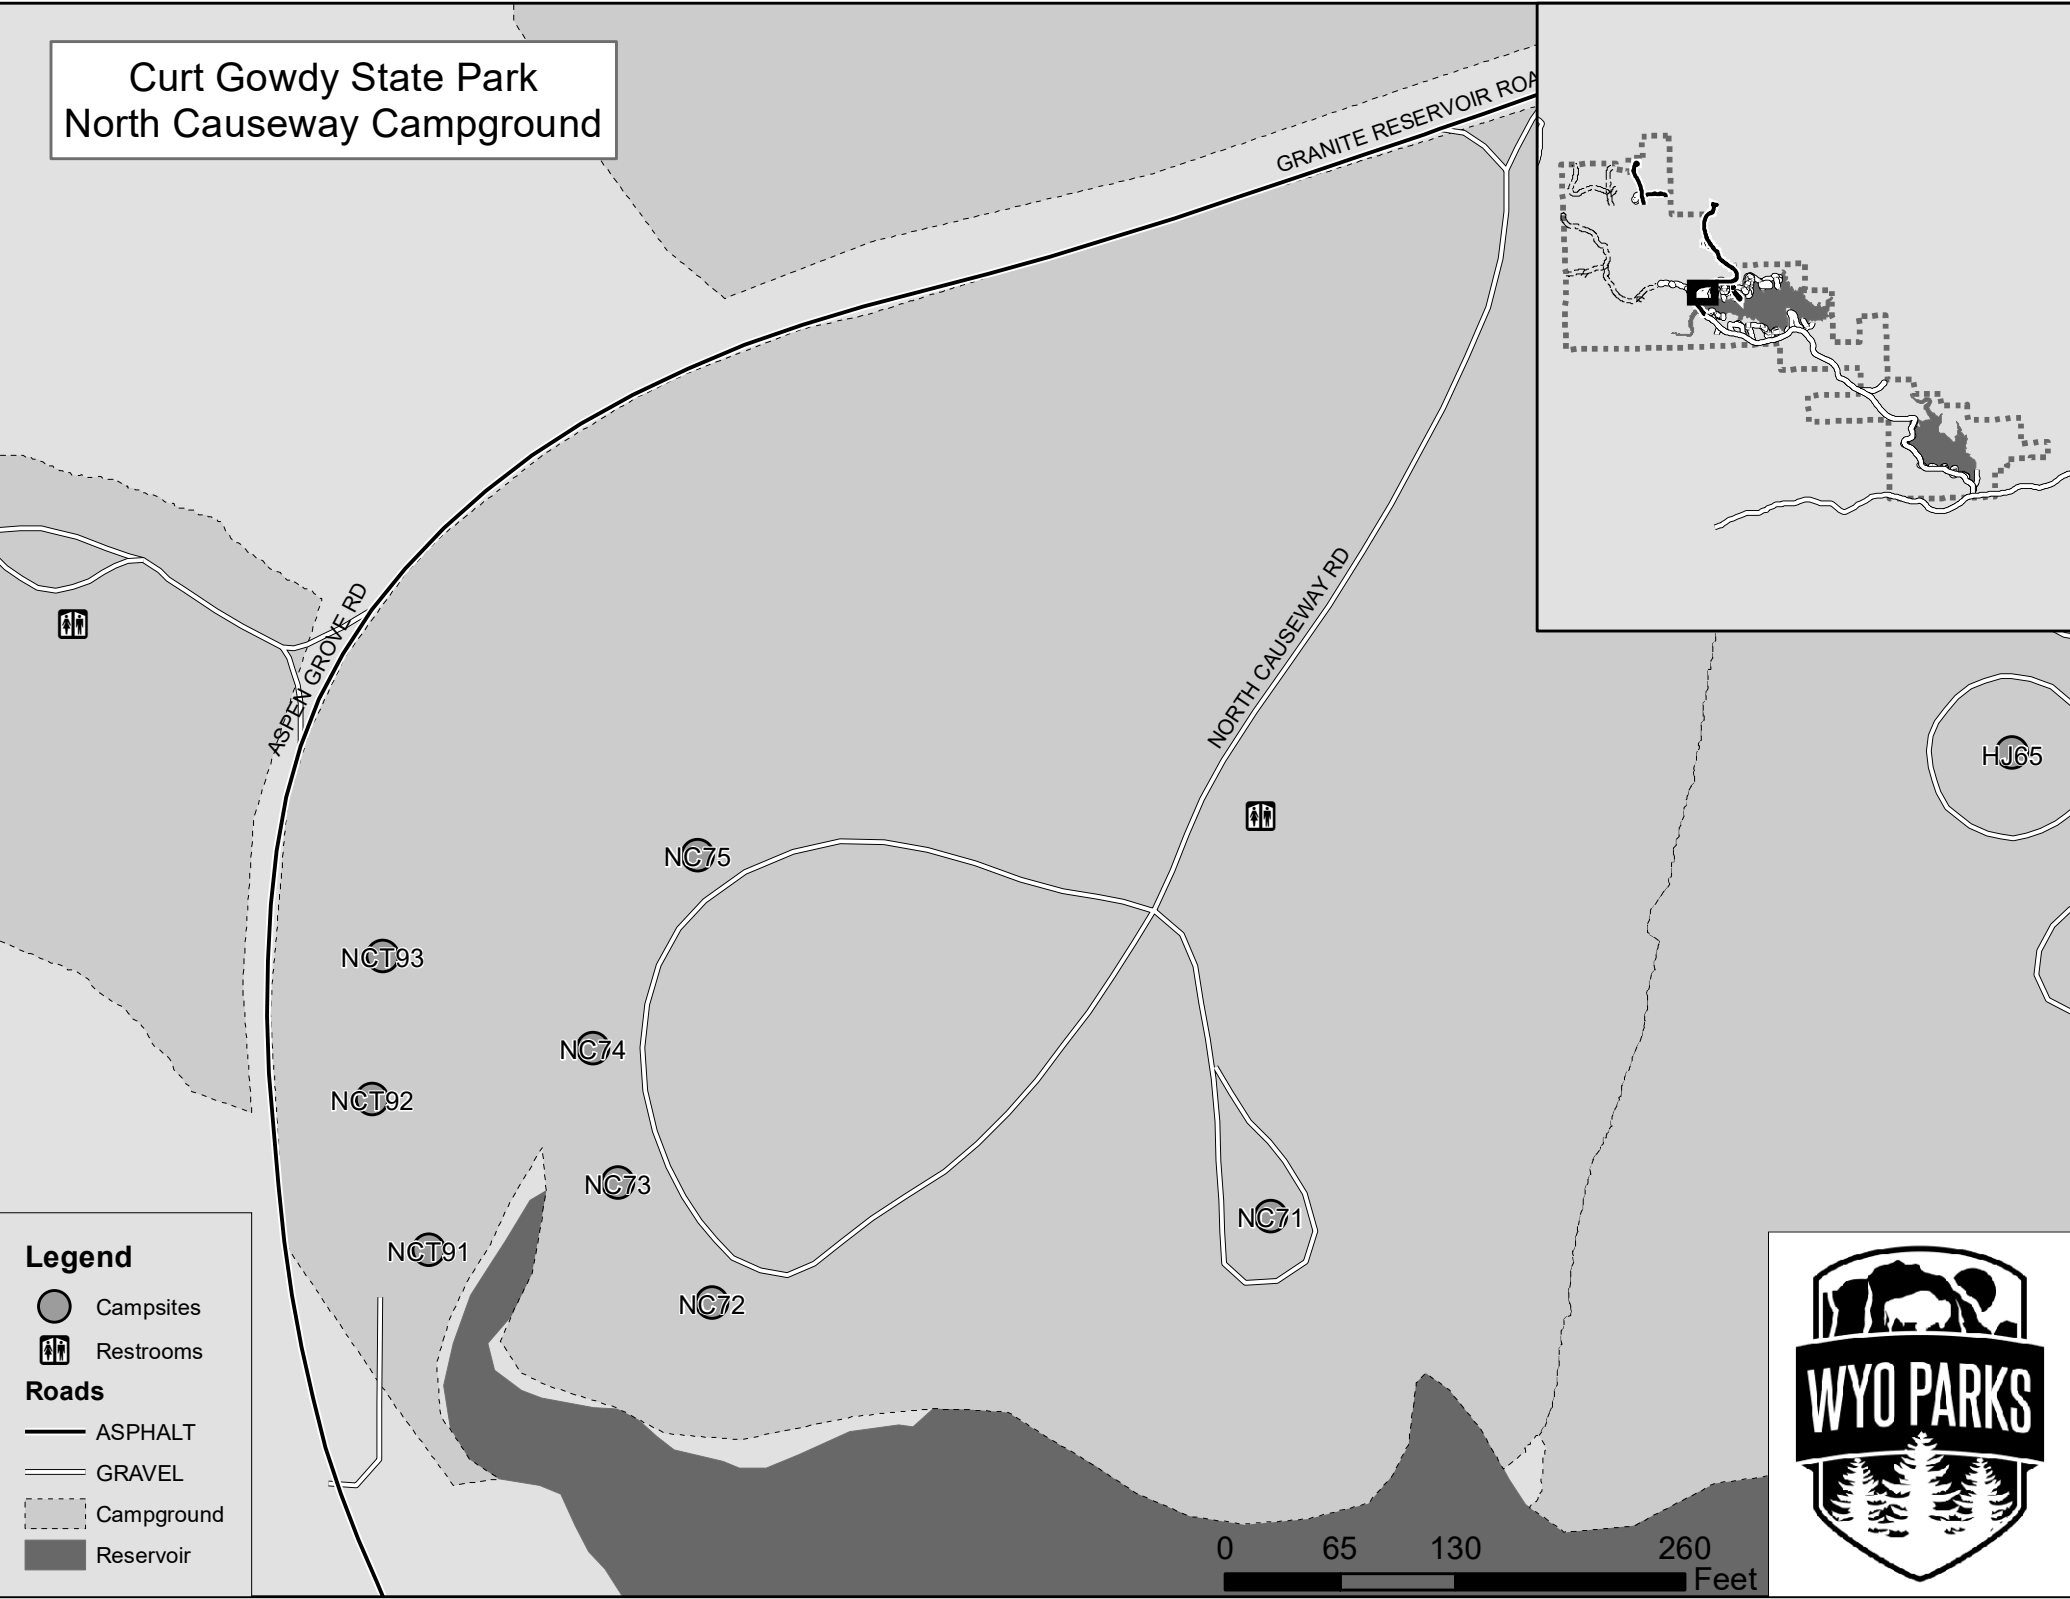

Curt Gowdy State Park North Causeway Campground

Legend

- Campsites
- Restrooms

Roads

- ASPHALT
- GRAVEL
- Campground
- Reservoir

HJ65