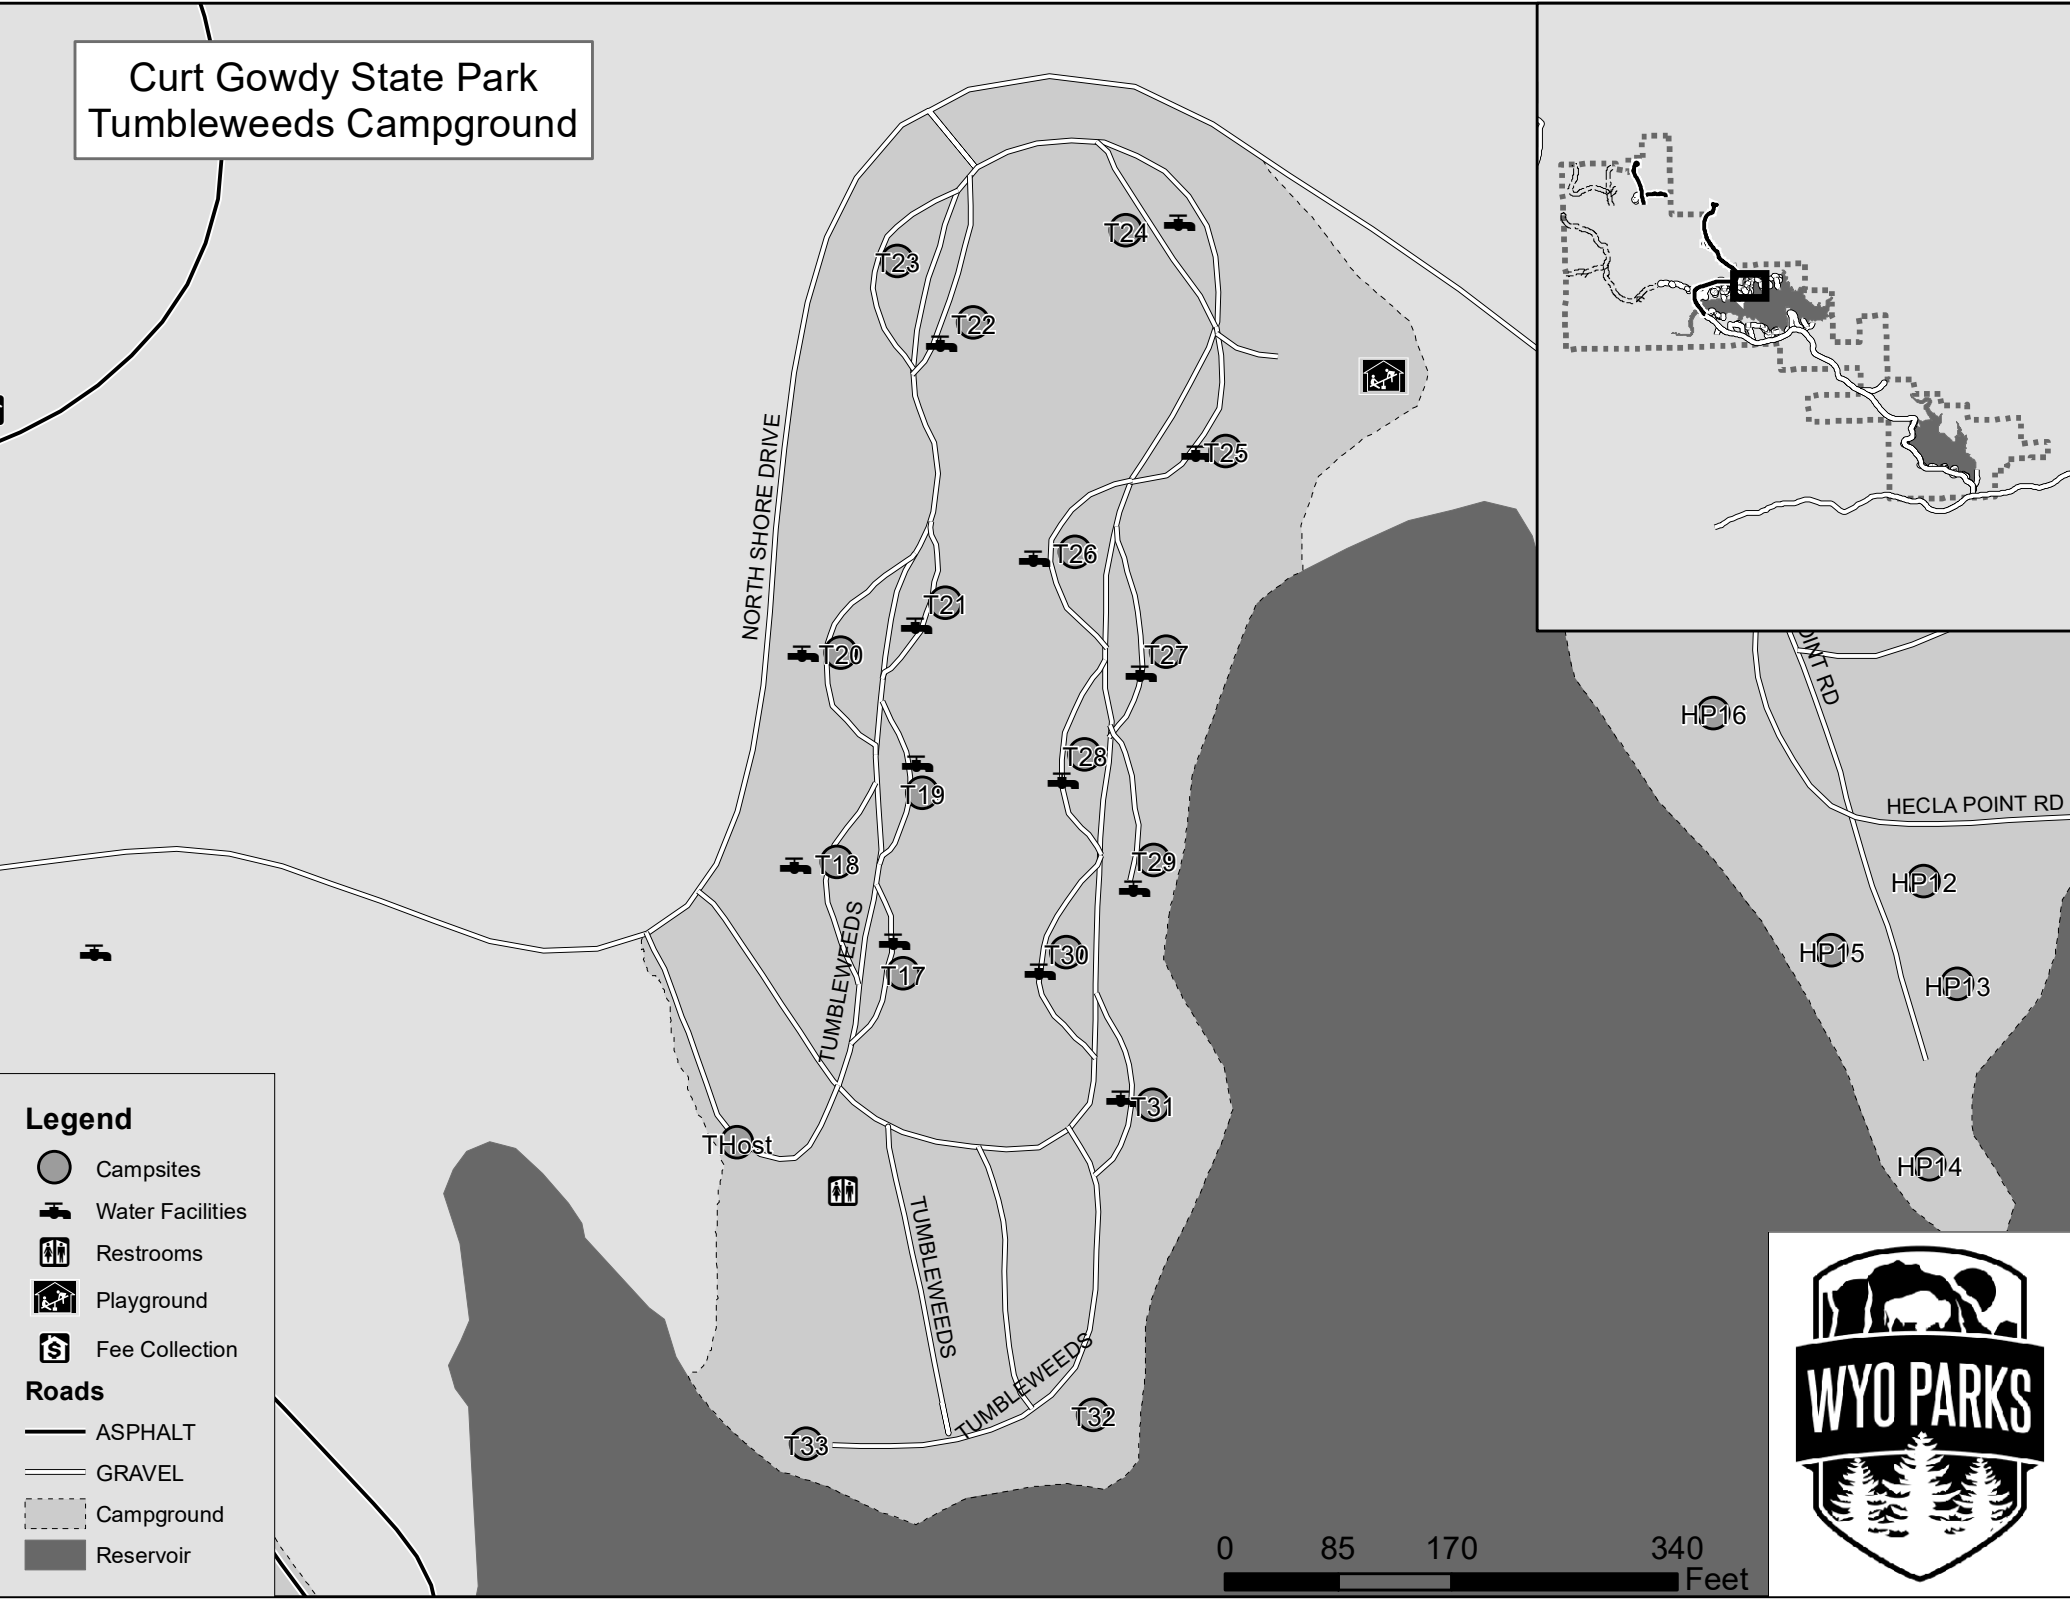

Curt Gowdy State Park Tumbleweeds Campground

Legend

- Campsites
- Water Facilities
- Restrooms
- Playground
- Fee Collection

Roads

- ASPHALT
- GRAVEL
- Campground
- Reservoir